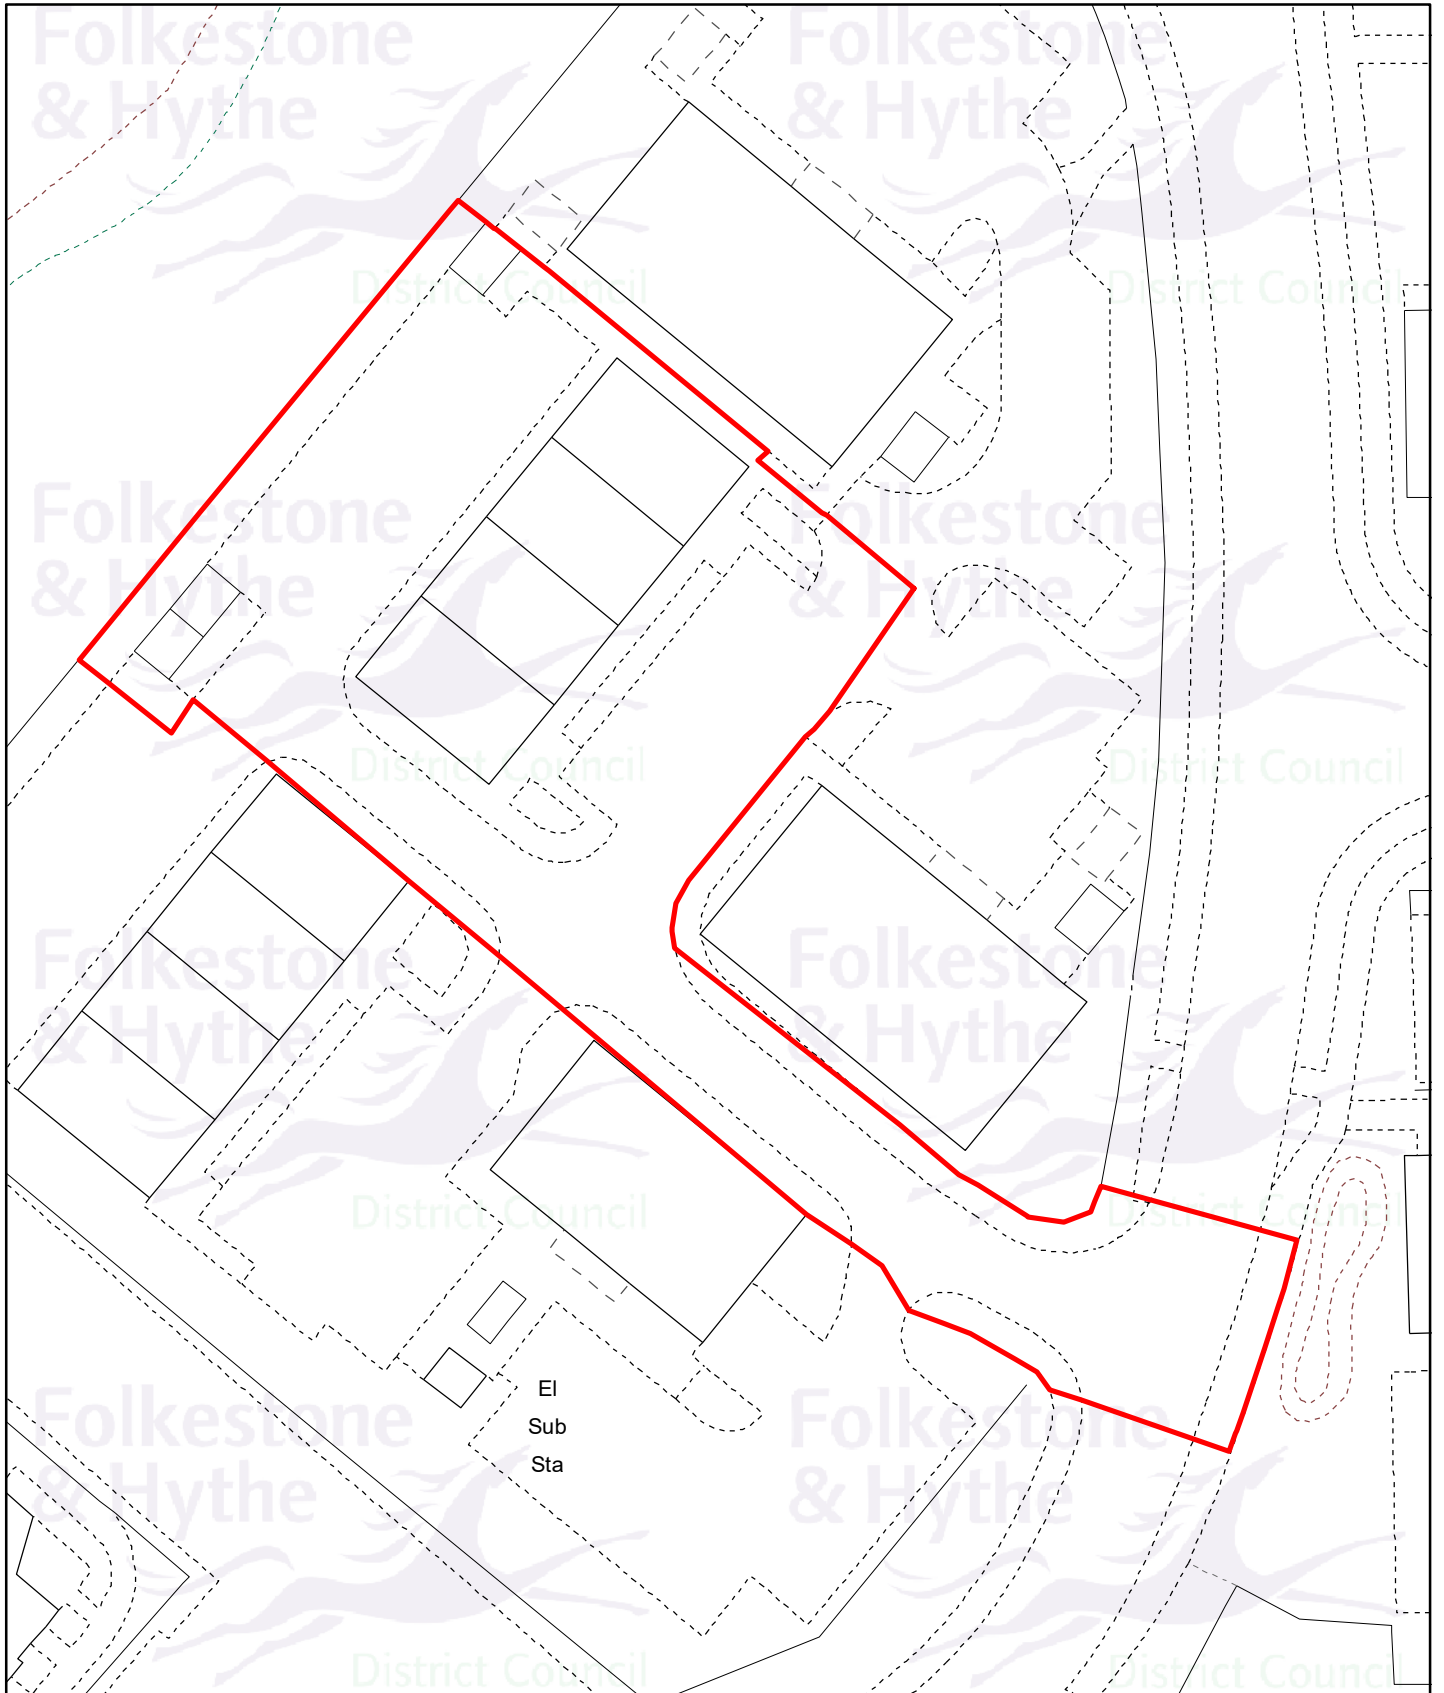

23/1001/FH - Block E, Hurricane Way, Hawkinge, Folkestone, CT18 7SS

Planning Application:
23/1001/FH
Drawn date:
16 Aug 2023
Drawn by:
Carrie Stacey
Drawing ref:
2139/COP/TG

Llywelyn Lloyd
Chief Planning Officer

Contains Ordnance Survey data
© Crown copyright and database right
Folkestone & Hythe District Council 100019677 - 2023

0 5 10 20 30 40 50
Meters

Drawn at 1:500 on A4